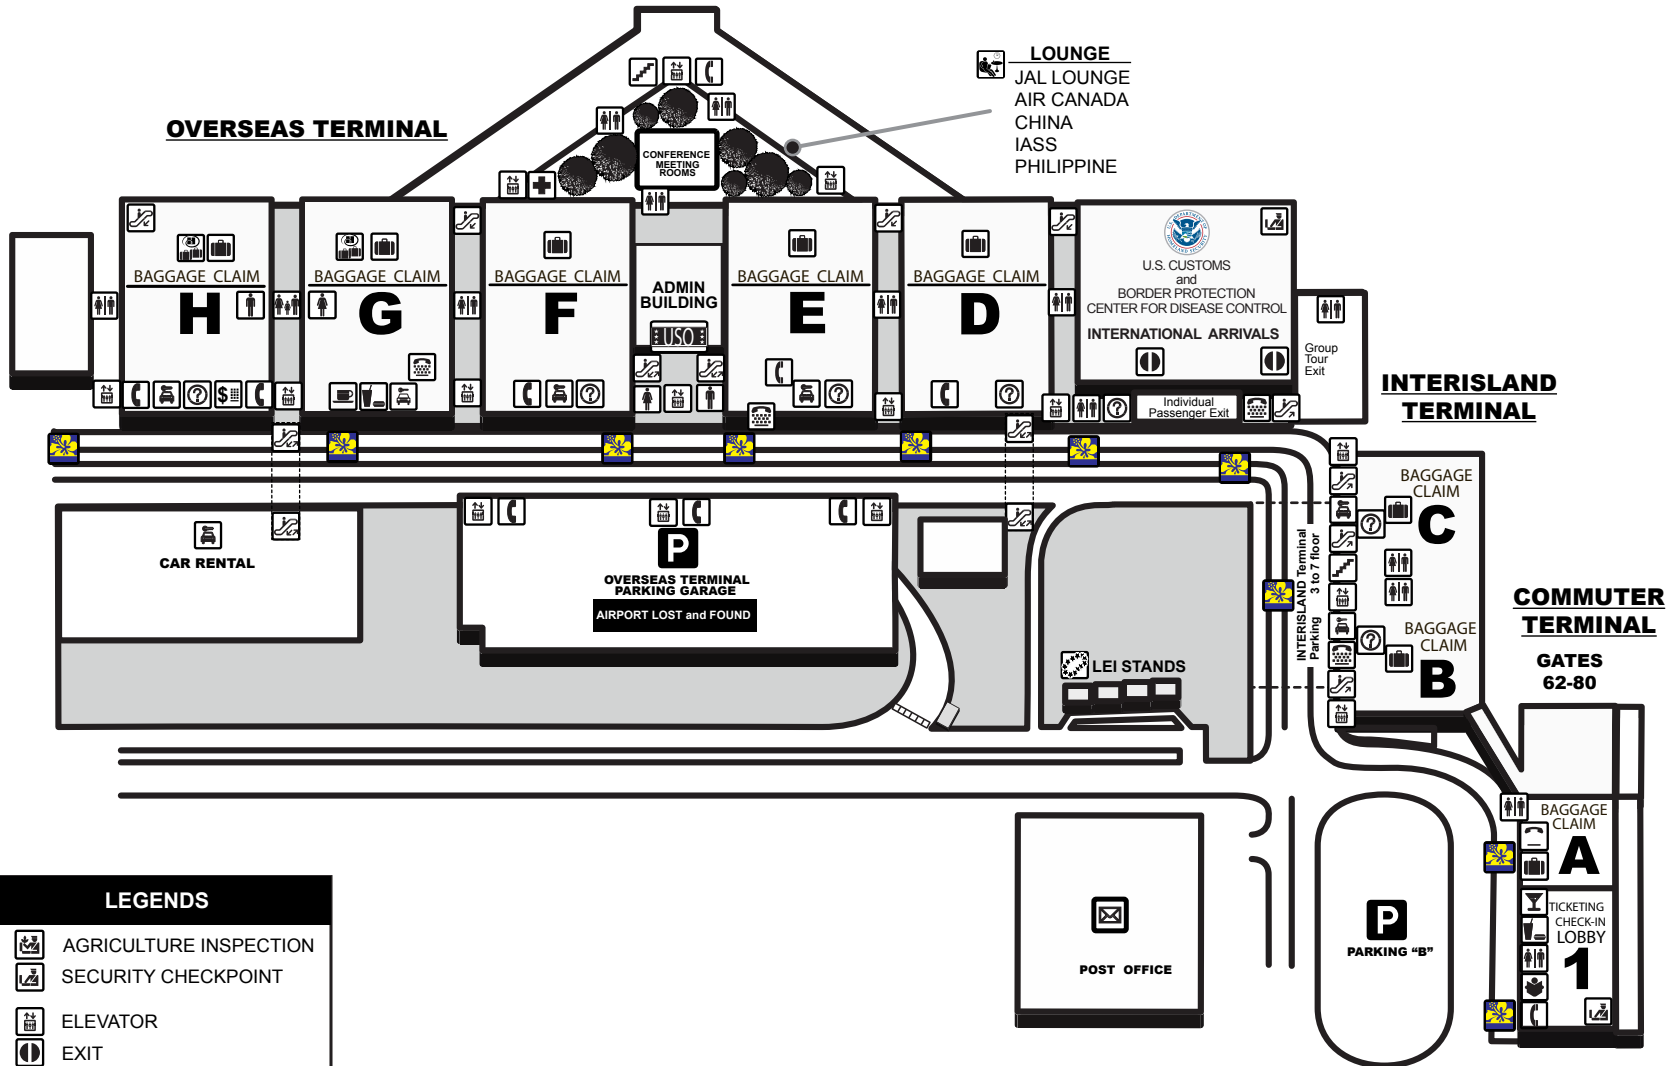

1 FIRST LEVEL

BAGGAGE CLAIM

COMMUTER TERMINAL

A go!
Island Air
Mokulele
Pacific Wings

INTERISLAND TERMINAL

B Hawaiian Airlines

C Hawaiian Airlines

OVERSEAS TERMINAL

D Alaska Airlines
Delta Air lines

E Omni Intl.

F US Airways

G American Airlines
Continental

H United Airlines
Northwest

CAR RENTAL

Avis
Budget
Dollar
Enterprise
Hertz
National

LEGENDS

- AGRICULTURE INSPECTION
- SECURITY CHECKPOINT
- ELEVATOR
- EXIT
- MEN RESTROOM
- WOMEN RESTROOM
- RESTROOM
- FAMILY RESTROOM
- MAIL
- INFORMATION
- PHONE
- TTY PHONE
- ATM MACHINE
- COIN EXCHANGE
- HNL SHUTTLE STOP
- CAR RENTAL
- MEDICAL

LEGENDS

- SNACK BAR
- RESTAURANTS
- COCKTAIL
- COFFEE
- DFS
- GIFTS/SHOPS
- NEWSSTAND
- LEI STANDS

HONOLULU INTERNATIONAL AIRPORT