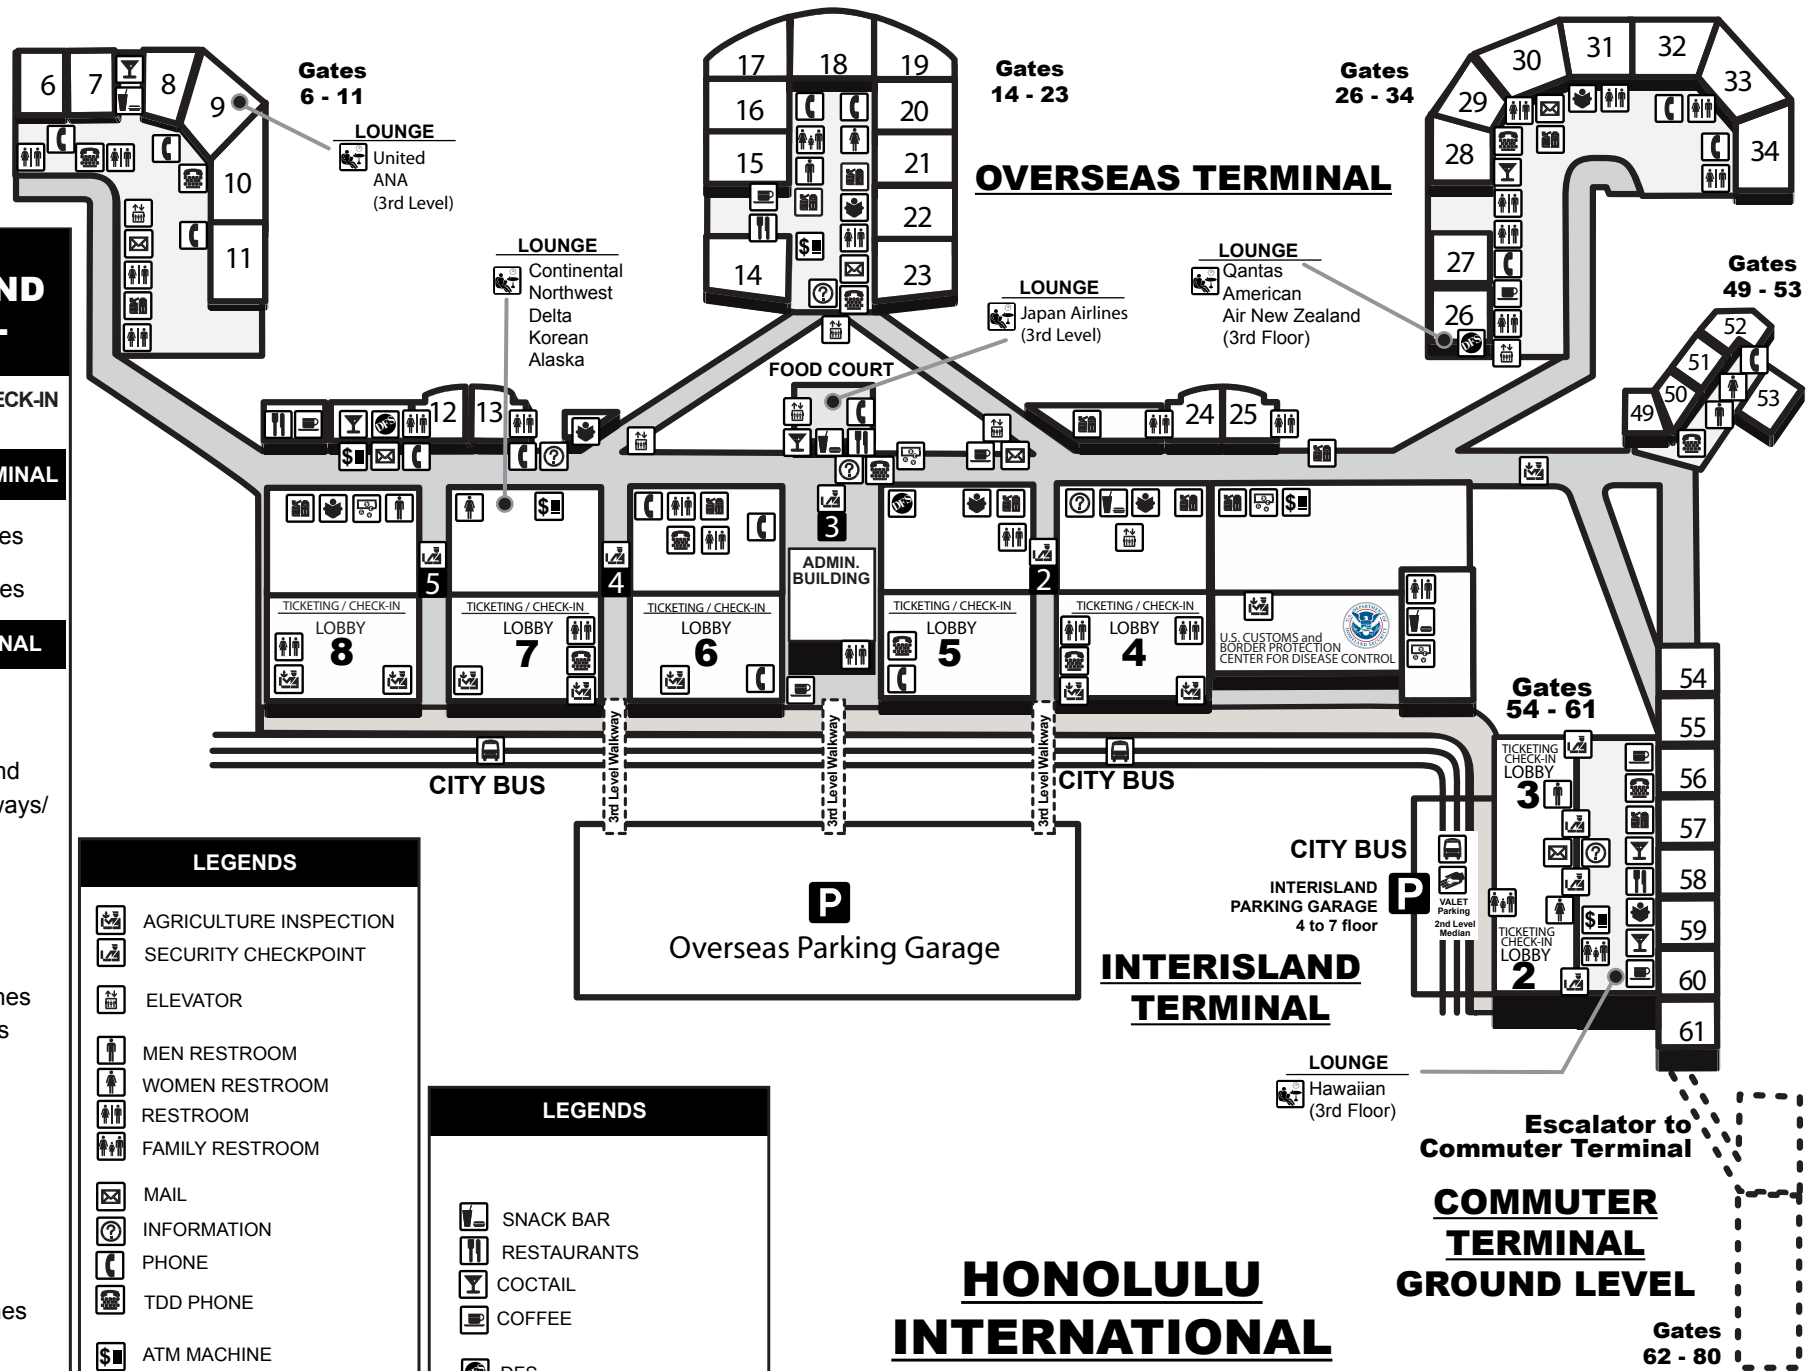

2 SECOND LEVEL

LOBBY / TICKET / CHECK-IN COUNTERS

INTERISLAND TERMINAL

- 2 Hawaiian Airlines
- 3 Hawaiian Airlines

OVERSEAS TERMINAL

- 4 Alaska Airlines
- Air Canada
- Air New Zealand
- All Nippon Airways/ Air Japan
- Air Pacific
- Delta Air lines
- Jetstar
- Korean Air
- Philippine Airlines
- Qantas Airways
- Westjet
- 5 Japan Airlines/ JAL ways
- 6 China Airlines
- Omni Air Intl.
- US Airways

- 7 American Airlines
- Continental
- Northwest Airlines
- 8 United Airlines

LEGENDS

- AGRICULTURE INSPECTION
- SECURITY CHECKPOINT
- ELEVATOR
- MEN RESTROOM
- WOMEN RESTROOM
- RESTROOM
- FAMILY RESTROOM
- MAIL
- INFORMATION
- PHONE
- TDD PHONE
- ATM MACHINE
- MONEY EXCHANGE
- CITY BUS
- VALET PARKING

LEGENDS

- SNACK BAR
- RESTAURANTS
- COCTAIL
- COFFEE
- DFS
- GIFTS/SHOPS
- NEWSSTAND

HONOLULU INTERNATIONAL AIRPORT

Escalator to Commuter Terminal

COMMUTER TERMINAL

GROUND LEVEL

Gates 62 - 80