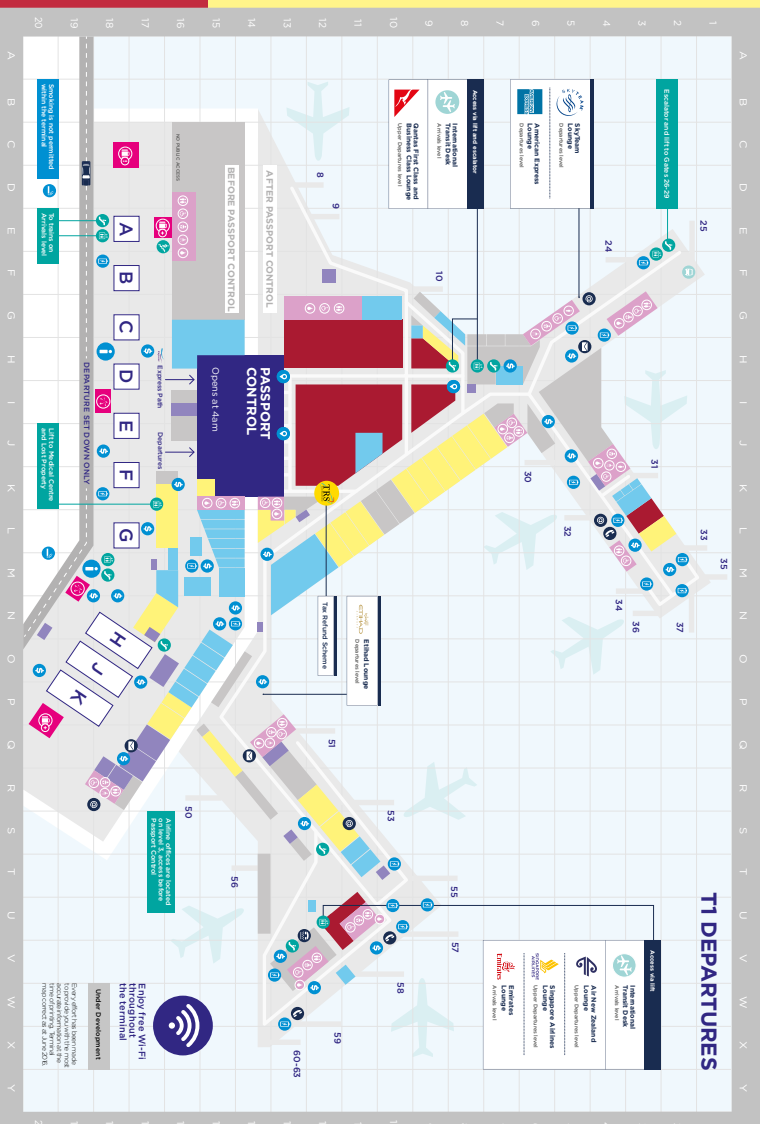

EAT

BEFORE PASSPORT CONTROL

Grand Cru	M15
Here Sushi	K15
Hokkai Hokka	O15
Hungry Jacks	M15
Mozzi	O16
Mud Hook	O16
Mrs Field's	L17
Naricks	O15
Oliver Brown	P16
Pan Faced	M16
Perrier World	L17
Rolid	L15
Sahara Grill	L15
Soul Origin	M15
Subway	M15
Taste of Thai	M16
The Coffee Club	H16
Toby's Estate	L16
Top Juice	M16

AFTER PASSPORT CONTROL

Energy Burger	G 6
Etihad Bar	G 9
Coast Cafe	J11
Hinosa Sushi	K 4
Hudson Coffee	G10
McDonald's	M12
Panera Kitchen	H 7
Pan Faced	K 4
Sahara Kitchen	H 7
Villageo	K 4
Sumsislad	K 4

SHOP

BEFORE PASSPORT CONTROL

Around Australia	P17
Forever New	K16
Produce by Around Australia	K16
Rolling Luggage	K16
Sundries Ltd	K16
Surf Dons 'n' Ski	K16
WYHSMITH and Light COOL	N17

AFTER PASSPORT CONTROL

Gates 8-37	M12
Around Australia	M12
Butterfly	L13
Emporio Armani	K 9
Hugo Boss	J 8
Kate Spade New York	J 8
Max Mero	L12
Michael Kors	J 8
Purely Australian	L14
Purely Australia	G 9
Timor Australia	L14
Tiffany & Co.	K 5
TIPO	L12
WYHSMITH	H 4
WYHSMITH	L 3
Gates 50-63	O15
A. Little Something	S12
Timor Sportswear	S12
WYHSMITH	R12

HEINEMANN TAX & DUTY FREE

HEINEMANN TAX & DUTY FREE	K 3
HEINEMANN TAX & DUTY FREE	K 3
HEINEMANN TAX & DUTY FREE	L12

Sydney Airport

Experience **STO** dat.sno.gov.au

T1 DEPARTURES

SERVICES & CURRENCY

BEFORE PASSPORT CONTROL

ANZ	N120
Australia Post	O17
Flight Centre	M15
Guardian Pharmacy	O17
Traveltek	L16
Traveltek	O17
Traveltek	N16
Traveltek	K17

AFTER PASSPORT CONTROL

Gates 8-37	F12
Traveltek	L16
Traveltek	L15
Gates 50-63	K15
Traveltek	O15
Traveltek	N14
Traveltek	S15
Traveltek	T10

AIRLINE LOUNGES

American Express	G 5
Air New Zealand	U12
Emirates	U12
Etihad	P14
Qantas	H 8
Singapore Airlines	U12
SkyTeam	G 5

Passport Control for Gates 8-37: **7 min**

Passport Control to Gates 50-63: **10 min**

Sydney Airport

Experience **STO** dat.sno.gov.au

TOILETS

- Accessible Toilets
- Drinking Water
- Made and Female
- Parents Room
- Shower

COMMUNICATION

- Free Internet Kiosk
- Post Office Box
- Telephone
- TTY Telephone

SERVICES

- ATM
- Designated Smoking Area
- Digital Directory
- Information
- Mobile Charging Point
- BAGGAGE
- Excess Baggage Counter
- Over-size Baggage
- Trailer - Secure Bag

TRANSITIONS

- Escalator
- Lift
- Stairs

Experience **STO** dat.sno.gov.au