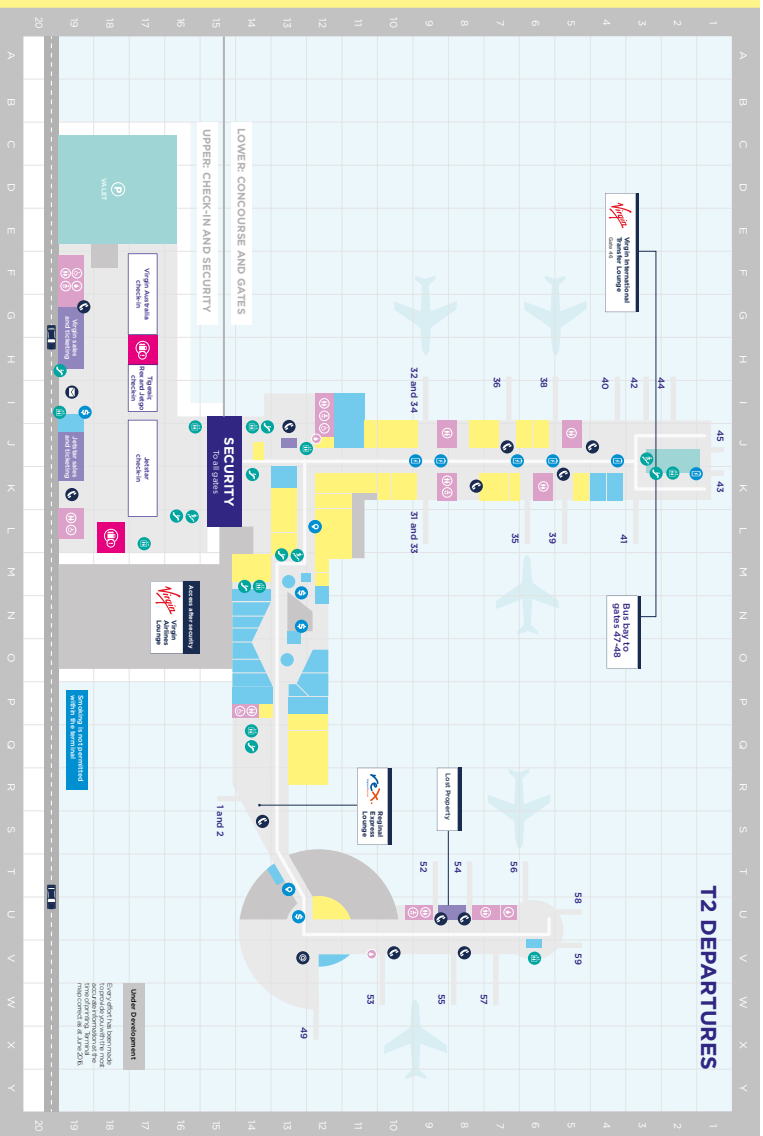

EAT

LOWER CONCOURSE & GATES

Barnes 2020	Q 12
Essential Bread	Q 13
Curry Burger	Q 14
Coopers Altonhouse	K 4
Hokka Hoboka	M 4
Hudson Coffee	K 4
Kingy's Kreme	T 13
Mad Mex	M 4
McDonald's/McCafe	P 14
Moylada	K 13
Palace	Q 13
Quilbats Coffee	P 12
Road Roaster	Q 14
Road Roast South	M 12
Road	N 14
Sahara Grill	Q 14
Samsøbar Green Label	M 14
Tap House	I 11
Toby's Estate	P 12
Tuk Chop	K 5
Velocé Espresso	V 12
Velocé Coffee Cart	V 6

UPPER CHECK-IN & SECURITY

America Cafe	J 19

SERVICES & CURRENCY

LOWER CONCOURSE & GATES

Tireless	J 13

UPPER CHECK-IN & SECURITY

SHOP

LOWER CONCOURSE & GATES

Amical Pharmacy	K 10
ANU:SE Beauty Studio	M 12
Australian Way	Q 12
Barni & Body Works	K 7
Blox Collection	P 13
Blox Collection	J 10
Blooming Trails	J 14
Blue Illusion	J 11
Carry On	Q 13
Country Road	L 12
David Lawrence	K 9
Daigopal	K 6
Edgewise	K 13
Fresh Connection	L 12
French Pharmacy	Q 13
Guardian Pharmacy	Q 13
Kaboom	M 14
Lorna Jane Active Living Room	K 8
Marc's	J 8
Medicus	K 7
Mimco	L 12
Newell Link	J 10
Newell Link	K 4
Oxley	J 6
Perfection	J 8
Reuby	Q 12
Reuby	Q 12
Rib Cut	P 13
Street Kids	J 12
Sportcraft	K 10
Sunshine Hut	M 12
Surf Dive 'n' Ski	J 8
Tecuzco	K 14
Victoria's Secret	L 12
Winn Selectors	M 13
Witchery	K 12

T2 DEPARTURES

TOILETS

SERVICES

- ATM
- Digital Directory
- Information
- Mobile Charging Point

TIME FROM SECURITY TO GATES

- Gates 31-48: 5 min
- Gates 1, 2, 49-59: 6 min

COMMUNICATION

- Free Internet/Kiosk
- Post Office/Box
- Telephones

TRANSITIONS

- Escalator
- Lift
- Stairs

BAGGAGE

- Overseas Baggage

TRANSPORT

- Parking