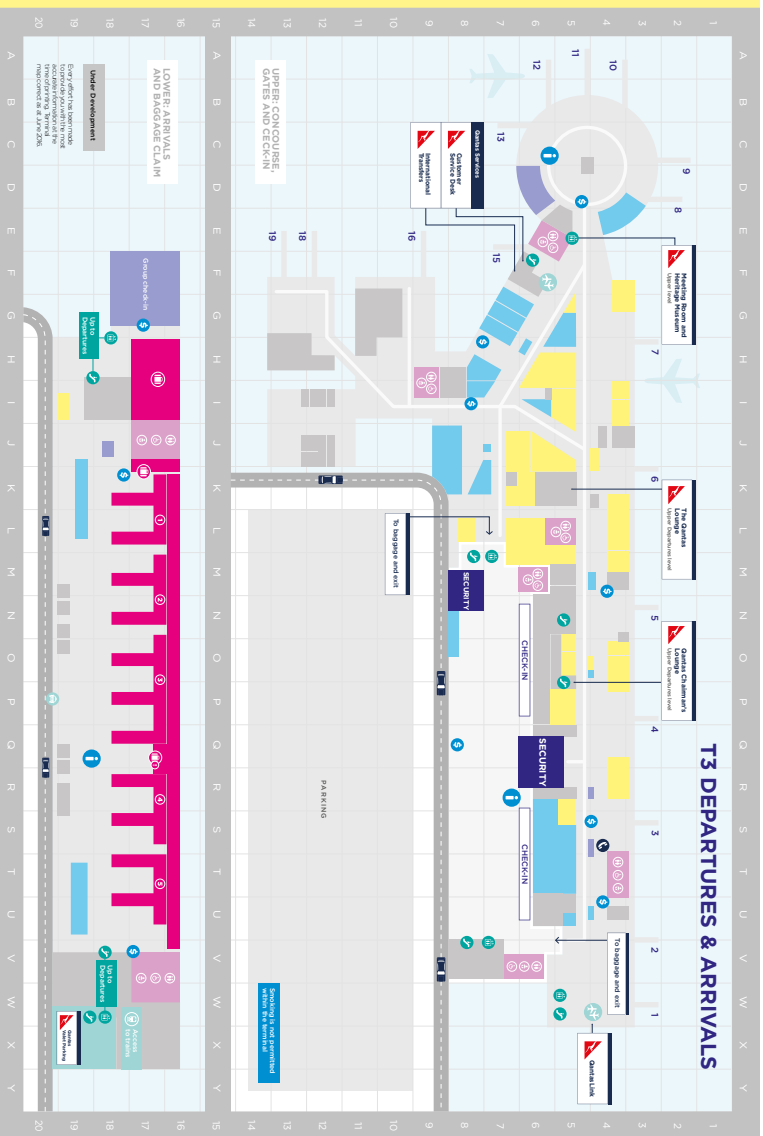

EAT

UPPER CONCOURSE, GATES & CHECK-IN	
Bar Concrete	E3
Bar Roma	T5
Black Cafe & Bar	N8
Clara Jane's Coffees	U5
Hero Sushi	J7
Hungry Jack's	G6
Krissy/Kerene	M4
Mad Mex	G6
NRG Express	T6
NRG Express	G5
Pat Place	U7
Red Rooster	H7
Sunshine	G6
The Chocolate Box	L8
Toby's Estate	J7
Work on Air	J9
Witchy Espresso and Bar	J9
LOWER ARRIVALS & BAGGAGE CLAIM	
Hudson Coffee	U19
Maple	K8

SERVICES & CURRENCY

UPPER CONCOURSE, GATES & CHECK-IN	
Australia Post	I4
Quidos Bank	R4
Travelise	S4
LOWER ARRIVALS & BAGGAGE CLAIM	
Currency Exchange	J18

SHOP

UPPER CONCOURSE, GATES & CHECK-IN	
AMUSE Beauty Studio	L6
Australia Way	J5
Bluelusion	F4
Carry On	P5
David Lawrence	O4
French Connection	I4
Italki	O5
LOCORING	O4
Mares	O4
Mediculus	L4
Metropolitan Museum of Art Store	O4
Mirco	O4
Nudgepon Birds	O4
Newelline	H5
Nina West	L5
Oregon	O3
Oxford	L4
Seed Woman	F4
Sundays Hut	O5
T3 Pharmacy	K7
TenZoo	G5
Victoria's Secret	I5
Witchery	P5
LOWER ARRIVALS & BAGGAGE CLAIM	
Tinder Convenience Store	I19

T3 DEPARTURES & ARRIVALS

TOILETS	Accessible Toilets	Drinking Water	Male and Female	Parents Room	Shower
TRANSPORT	Bus	Flight Transfers	Parking	Taxi	Train
SERVICES	ATM	Information	Escalator	Lift	Stairs
TRANSLATIONS	Baggage Claim	Overseas Baggage	COMMUNICATION	Telephone	